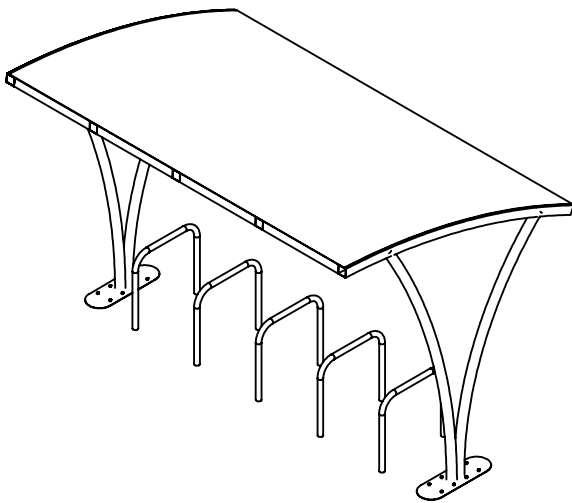

Side View:

Front View:

Top View:

UNLESS OTHERWISE SPECIFIED:
DIMENSIONS ARE IN MILLIMETERS
SURFACE FINISH: 1.5 um

FINISH:
Powder coated mild steel
or
Galvanised mild steel

DO NOT SCALE DRAWING

REVISION: 1

	NAME	SIGNATURE	DATE	
DRAWN	Joe Stuart		28/10/11	
CHK'D				
APPV'D				
MFG				
Q.A				MATERIAL: Mild Steel (Galvanised or powder coated)
				WEIGHT: TBC