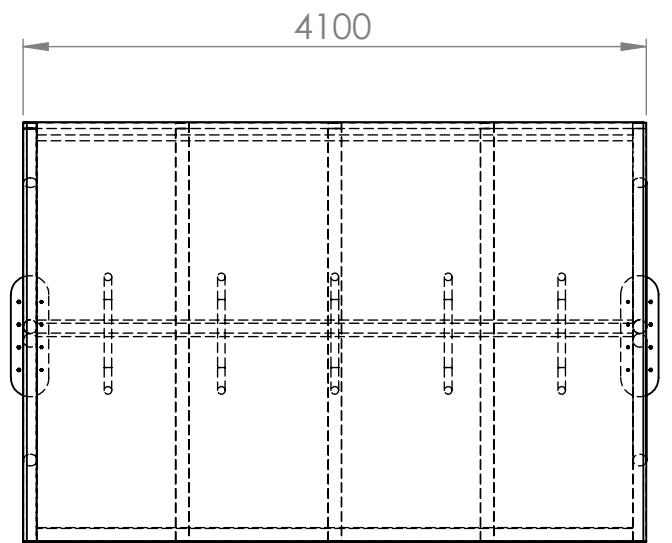

Side View:

Front View:

Top View:

UNLESS OTHERWISE SPECIFIED:
DIMENSIONS ARE IN MILLIMETERS
SURFACE FINISH: 1.5 um

FINISH:
Powder coated mild steel
or
Galvanised mild steel

DO NOT SCALE DRAWING

REVISION: 1

	NAME	SIGNATURE	DATE	
DRAWN	Joe Stuart		28/10/11	
CHK'D				
APPV'D				
MFG				
Q.A				MATERIAL: Mild Steel (Galvanised or powder coated)
				WEIGHT: TBC