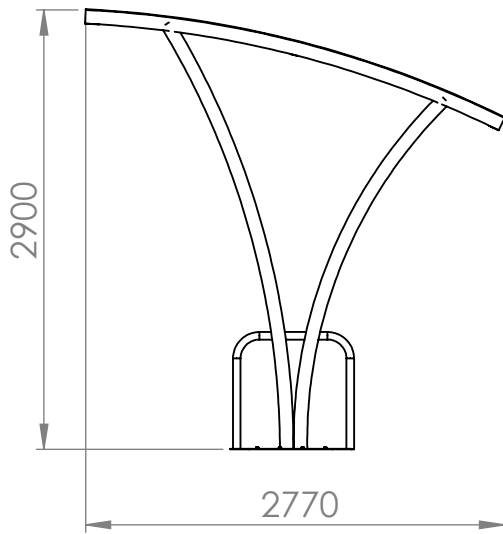

Side View:

Front View:

Top View:

UNLESS OTHERWISE SPECIFIED:
DIMENSIONS ARE IN MILLIMETERS
SURFACE FINISH: 1.5 um

FINISH:
Powder coated mild steel
or
Galvanised mild steel

DO NOT SCALE DRAWING

REVISION: 1

	NAME	SIGNATURE	DATE	
DRAWN	Joe Stuart		28/10/11	
CHK'D				
APPV'D				
MFG				
Q.A				MATERIAL: Mild Steel (Galvanised or powder coated)
				WEIGHT: TBC

TITLE:	New York Shelter	
	Bike Dock Solutions www.bikedocksolutions.com 0800 612 6113	
DWG NO.		A4
SCALE: 1:50		SHEET 1 OF 1