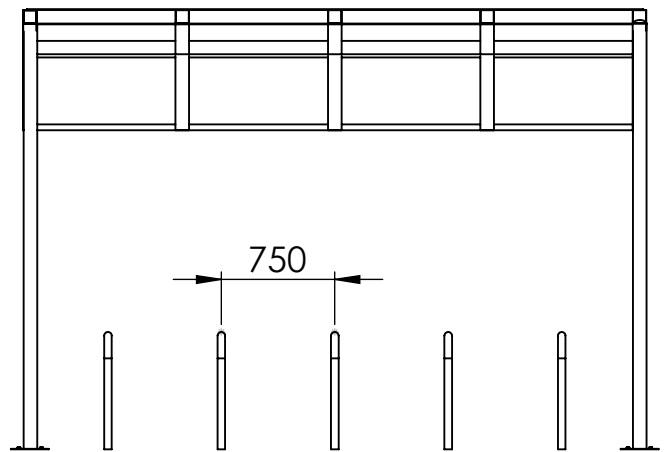

Side View:

Front View:

Top View:

UNLESS OTHERWISE SPECIFIED:
DIMENSIONS ARE IN MILLIMETERS
SURFACE FINISH: 1.5 um

FINISH:
Powder coated mild steel
or
Galvanised mild steel

DO NOT SCALE DRAWING

REVISION: 1

	NAME	SIGNATURE	DATE	
DRAWN	Joe Stuart		28/10/11	
CHK'D				
APPV'D				
MFG				
Q.A				MATERIAL: Mild Steel (Galvanised or powder coated)
				WEIGHT: TBC

TITLE:	New York Shelter	
	Bike Dock Solutions www.bikedocksolutions.com 0800 612 6113	
DWG NO.		A4
SCALE: 1:50		SHEET 1 OF 1