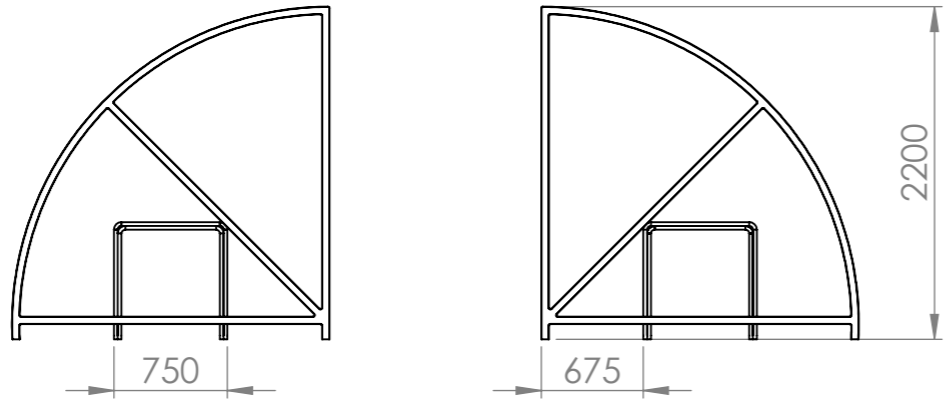

Side View:

Front View:

Top View:

UNLESS OTHERWISE SPECIFIED: DIMENSIONS ARE IN MILLIMETERS SURFACE FINISH: 1.5 um				FINISH: Galvanised or Powder Coated Mild Steel		DO NOT SCALE DRAWING		REVISION: 1	
DRAWN				NAME		SIGNATURE		DATE	
CHK'D				Joe Stuart				29/09/2011	
APPV'D									
MFG									
Q.A									
						MATERIAL: Mild Steel (Optional polycarbonate or wooden ship lap panelling)		TITLE: BDS 20 Space Enclosure + Toastrack	
								Bike Dock Solutions www.bikedocksolutions.com info@bikedocksolutions.com 0800 612 6115	
								DWG NO.	
								A3	
						WEIGHT: TBC		SCALE: 1:50 and 1:35 respectively	
								SHEET 1 OF 1	