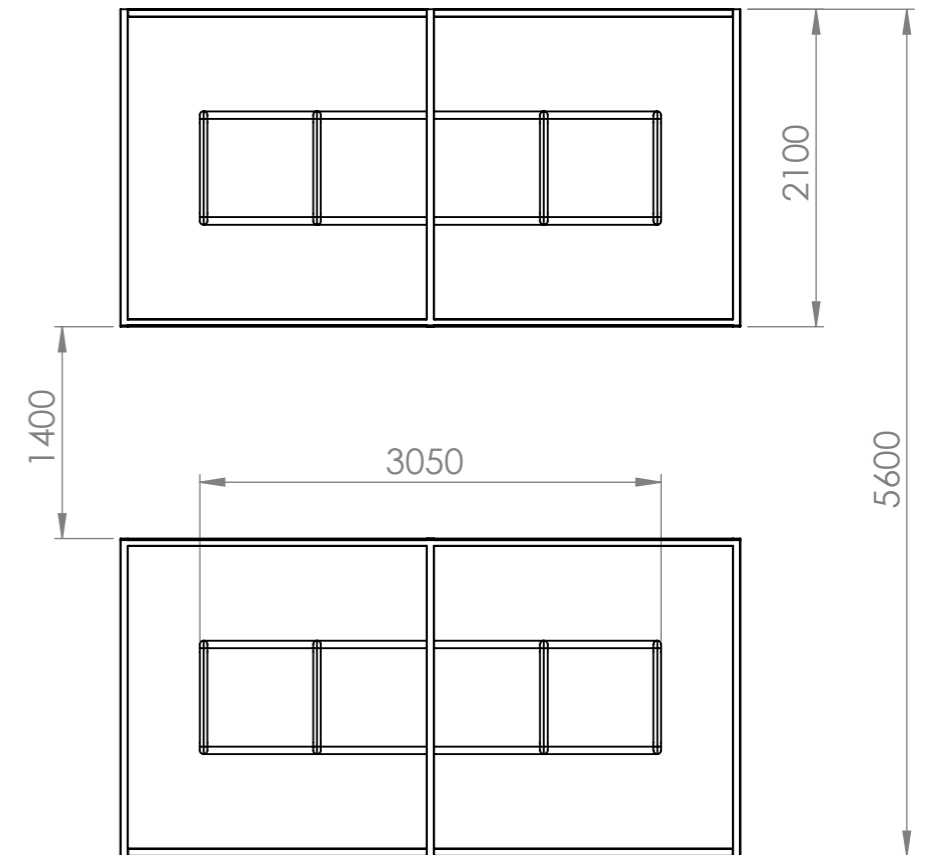

Side View:

Front View:

Top View:

UNLESS OTHERWISE SPECIFIED: DIMENSIONS ARE IN MILLIMETERS SURFACE FINISH: 1.5 um				FINISH: Galvanised or Powder Coated Mild Steel		DO NOT SCALE DRAWING		REVISION: 1	
DRAWN				NAME		SIGNATURE		DATE	
CHK'D				Joe Stuart				29/09/2011	
APPV'D									
MFG									
Q.A									
						MATERIAL: Mild Steel (Optional polycarbonate or wooden ship lap panelling)		TITLE: BDS 20 Space Enclosure + Toastrack	
								Bike Dock Solutions www.bikedocksolutions.com info@bikedocksolutions.com 0800 612 6115	
								DWG NO.	
								A3	
						WEIGHT: TBC		SCALE: 1:50 and 1:35 respectively	
								SHEET 1 OF 1	