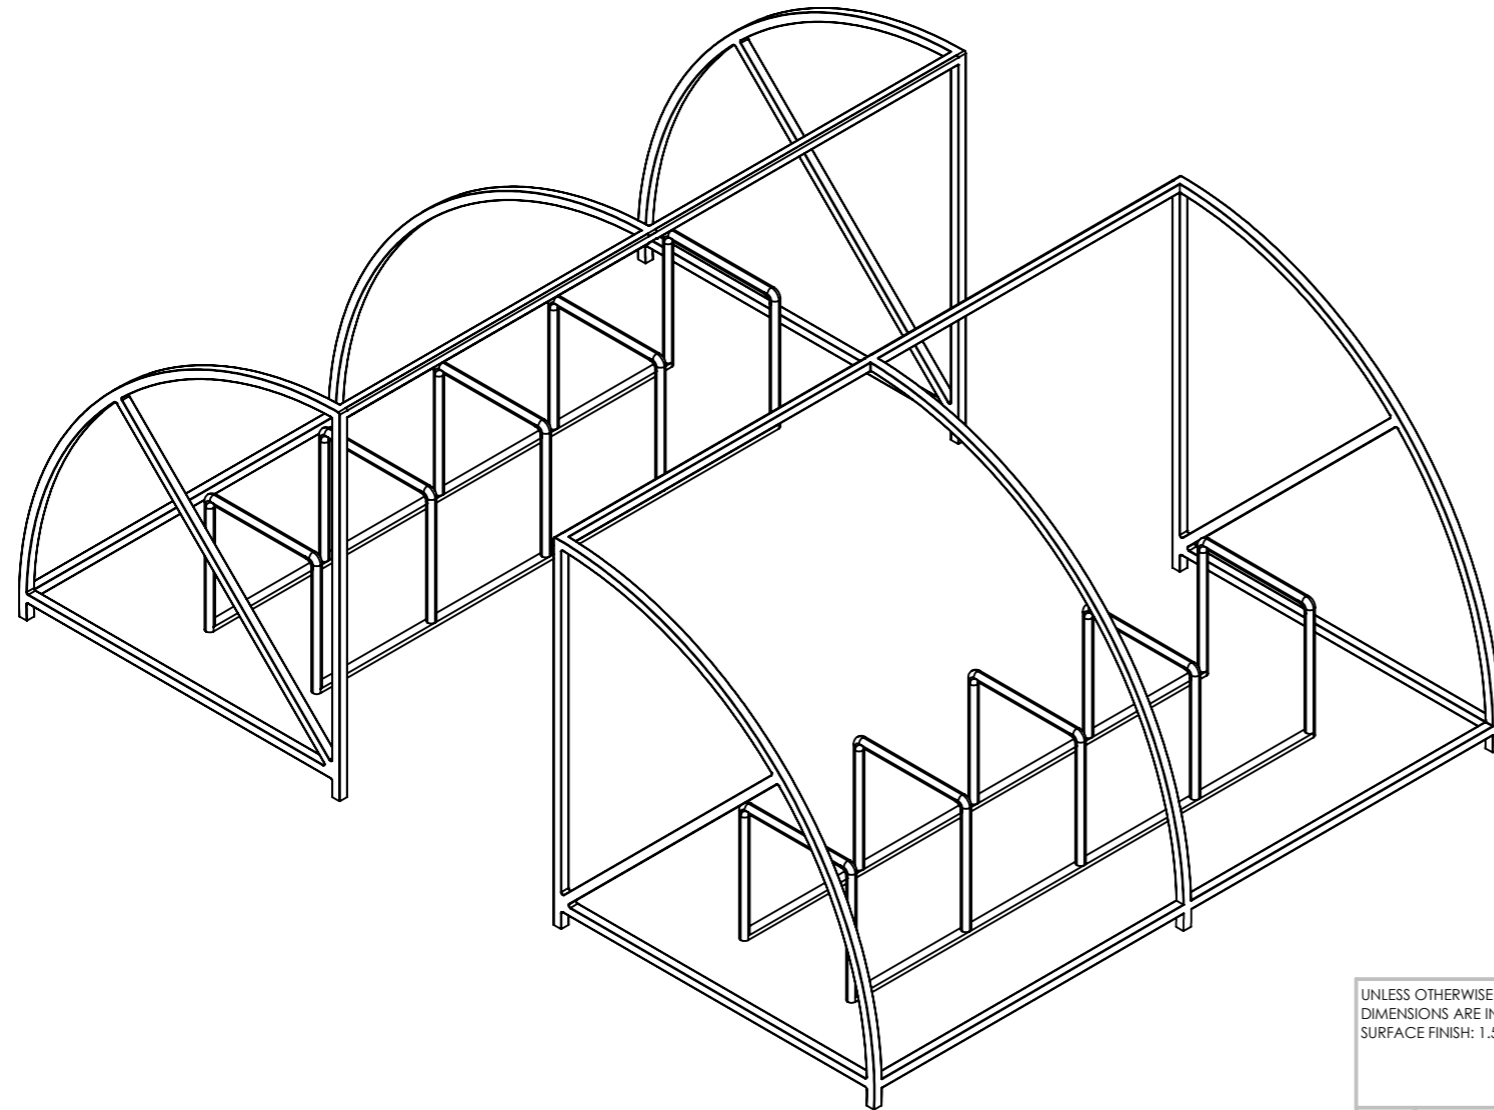

Side View:

Front View:

Top View:

UNLESS OTHERWISE SPECIFIED: DIMENSIONS ARE IN MILLIMETERS SURFACE FINISH: 1.5 um				FINISH: Galvanised or Powder Coated Mild Steel		DO NOT SCALE DRAWING		REVISION: 1	
DRAWN				NAME		SIGNATURE		DATE	
CHK'D				Joe Stuart				29/09/2011	
APPV'D									
MFG									
Q.A									
						MATERIAL: Mild Steel (Optional polycarbonate or wooden ship lap panelling)		TITLE: BDS 20 Space Enclosure + Toastrack	
								Bike Dock Solutions www.bikedocksolutions.com info@bikedocksolutions.com 0800 612 6115	
								DWG NO.	
								A3	
						WEIGHT: TBC		SCALE: 1:50 and 1:35 respectively	
								SHEET 1 OF 1	