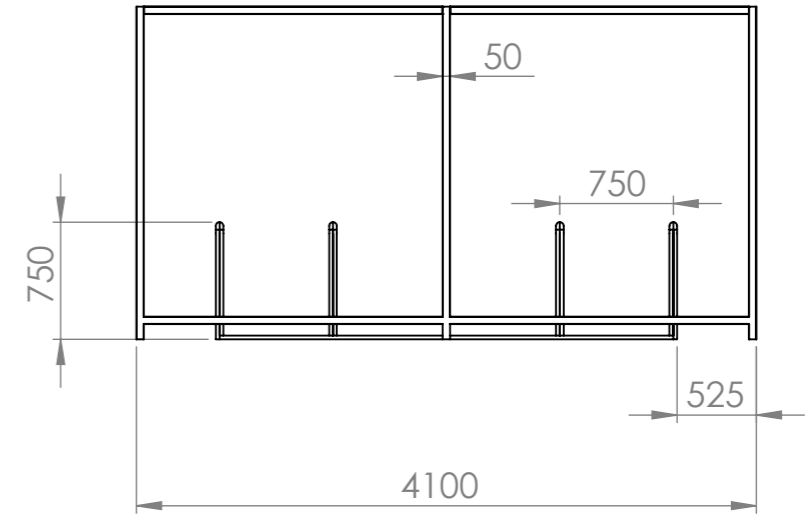

Side View:

Front View:

Top View:

UNLESS OTHERWISE SPECIFIED: DIMENSIONS ARE IN MILLIMETERS SURFACE FINISH: 1.5 um				FINISH: Galvanised or Powder Coated Mild Steel		DO NOT SCALE DRAWING		REVISION: 1	
DRAWN				NAME		SIGNATURE		DATE	
CHK'D				Joe Stuart				29/09/2011	
APPV'D									
MFG									
Q.A									
						MATERIAL: Mild Steel (Optional polycarbonate or wooden ship lap panelling)		TITLE: BDS 20 Space Enclosure + Toastrack	
								Bike Dock Solutions www.bikedocksolutions.com info@bikedocksolutions.com 0800 612 6115	
								DWG NO.	
								A3	
						WEIGHT: TBC		SCALE: 1:50 and 1:35 respectively	
								SHEET 1 OF 1	