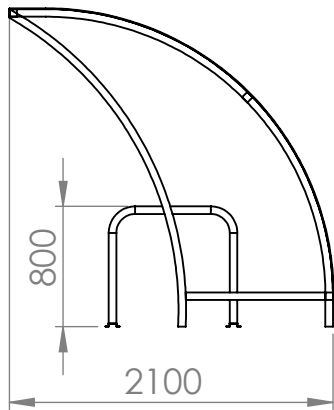

Side View:

Front View:

Top View:

UNLESS OTHERWISE SPECIFIED:  
DIMENSIONS ARE IN MILLIMETERS  
SURFACE FINISH: 1.5 um

FINISH:  
Powder coated mild steel  
or  
Galvanised mild steel

DO NOT SCALE DRAWING

REVISION: 1

	NAME	SIGNATURE	DATE	
DRAWN	Joe Stuart		28/10/11	
CHK'D				
APPV'D				
MFG				
Q.A				
				MATERIAL: Mild Steel (Galvanised or powder coated)
				WEIGHT: TBC

TITLE:		Parisian Shelter	
		Bike Dock Solutions www.bikedocksolutions.com 0800 612 6113	
DWG NO.			
SCALE: 1:50		SHEET 1 OF 1	
			A4