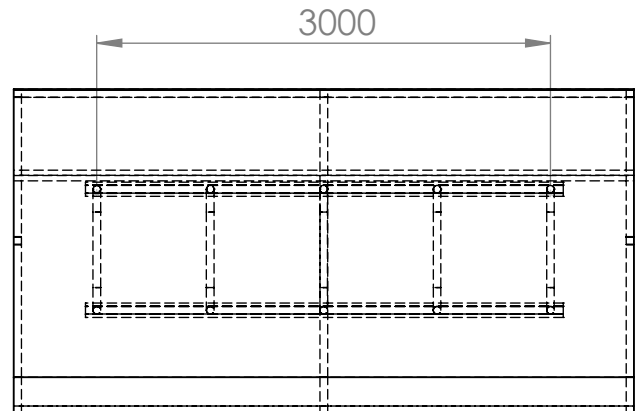

Side View:

Front View:

Top View:

UNLESS OTHERWISE SPECIFIED:  
DIMENSIONS ARE IN MILLIMETERS  
SURFACE FINISH: 1.5 um

FINISH:  
Powder coated mild steel  
or  
Galvanised mild steel

DO NOT SCALE DRAWING

REVISION: 1