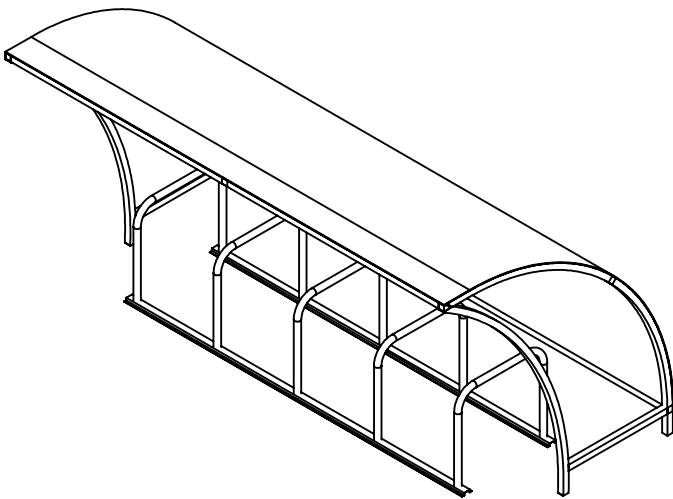

Side View:

Front View:

Top View:

UNLESS OTHERWISE SPECIFIED:  
DIMENSIONS ARE IN MILLIMETERS  
SURFACE FINISH: 1.5 um

FINISH:  
Powder coated mild steel  
or  
Galvanised mild steel

DO NOT SCALE DRAWING

REVISION: 1

	NAME	SIGNATURE	DATE	
DRAWN	Joe Stuart		28/10/11	
CHK'D				
APPV'D				
MFG				
Q.A				
				MATERIAL: Mild Steel (Galvanised or powder coated)
				WEIGHT: TBC

TITLE:		Parisian Shelter	
		Bike Dock Solutions www.bikedocksolutions.com 0800 612 6113	
DWG NO.			
SCALE: 1:50		SHEET 1 OF 1	
			A4