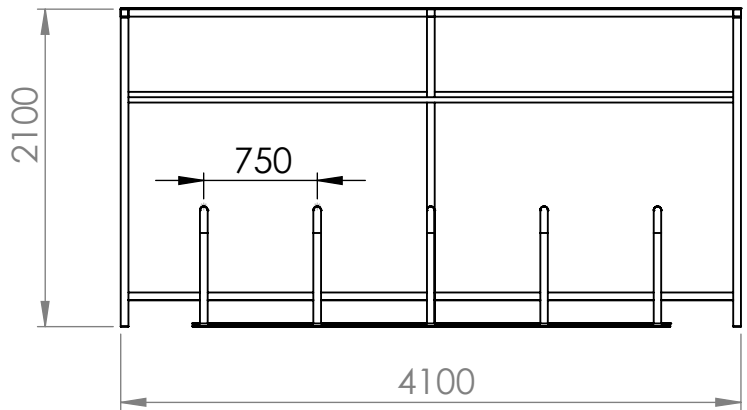

Side View:

Front View:

Top View:

UNLESS OTHERWISE SPECIFIED:  
DIMENSIONS ARE IN MILLIMETERS  
SURFACE FINISH: 1.5 um

FINISH:  
Powder coated mild steel  
or  
Galvanised mild steel

DO NOT SCALE DRAWING

REVISION: 1

	NAME	SIGNATURE	DATE	
DRAWN	Joe Stuart		28/10/11	
CHK'D				
APPV'D				
MFG				
Q.A				
				MATERIAL: Mild Steel (Galvanised or powder coated)
				WEIGHT: TBC

TITLE:		Parisian Shelter	
		Bike Dock Solutions www.bikedocksolutions.com 0800 612 6113	
DWG NO.			
SCALE: 1:50		SHEET 1 OF 1	
			A4